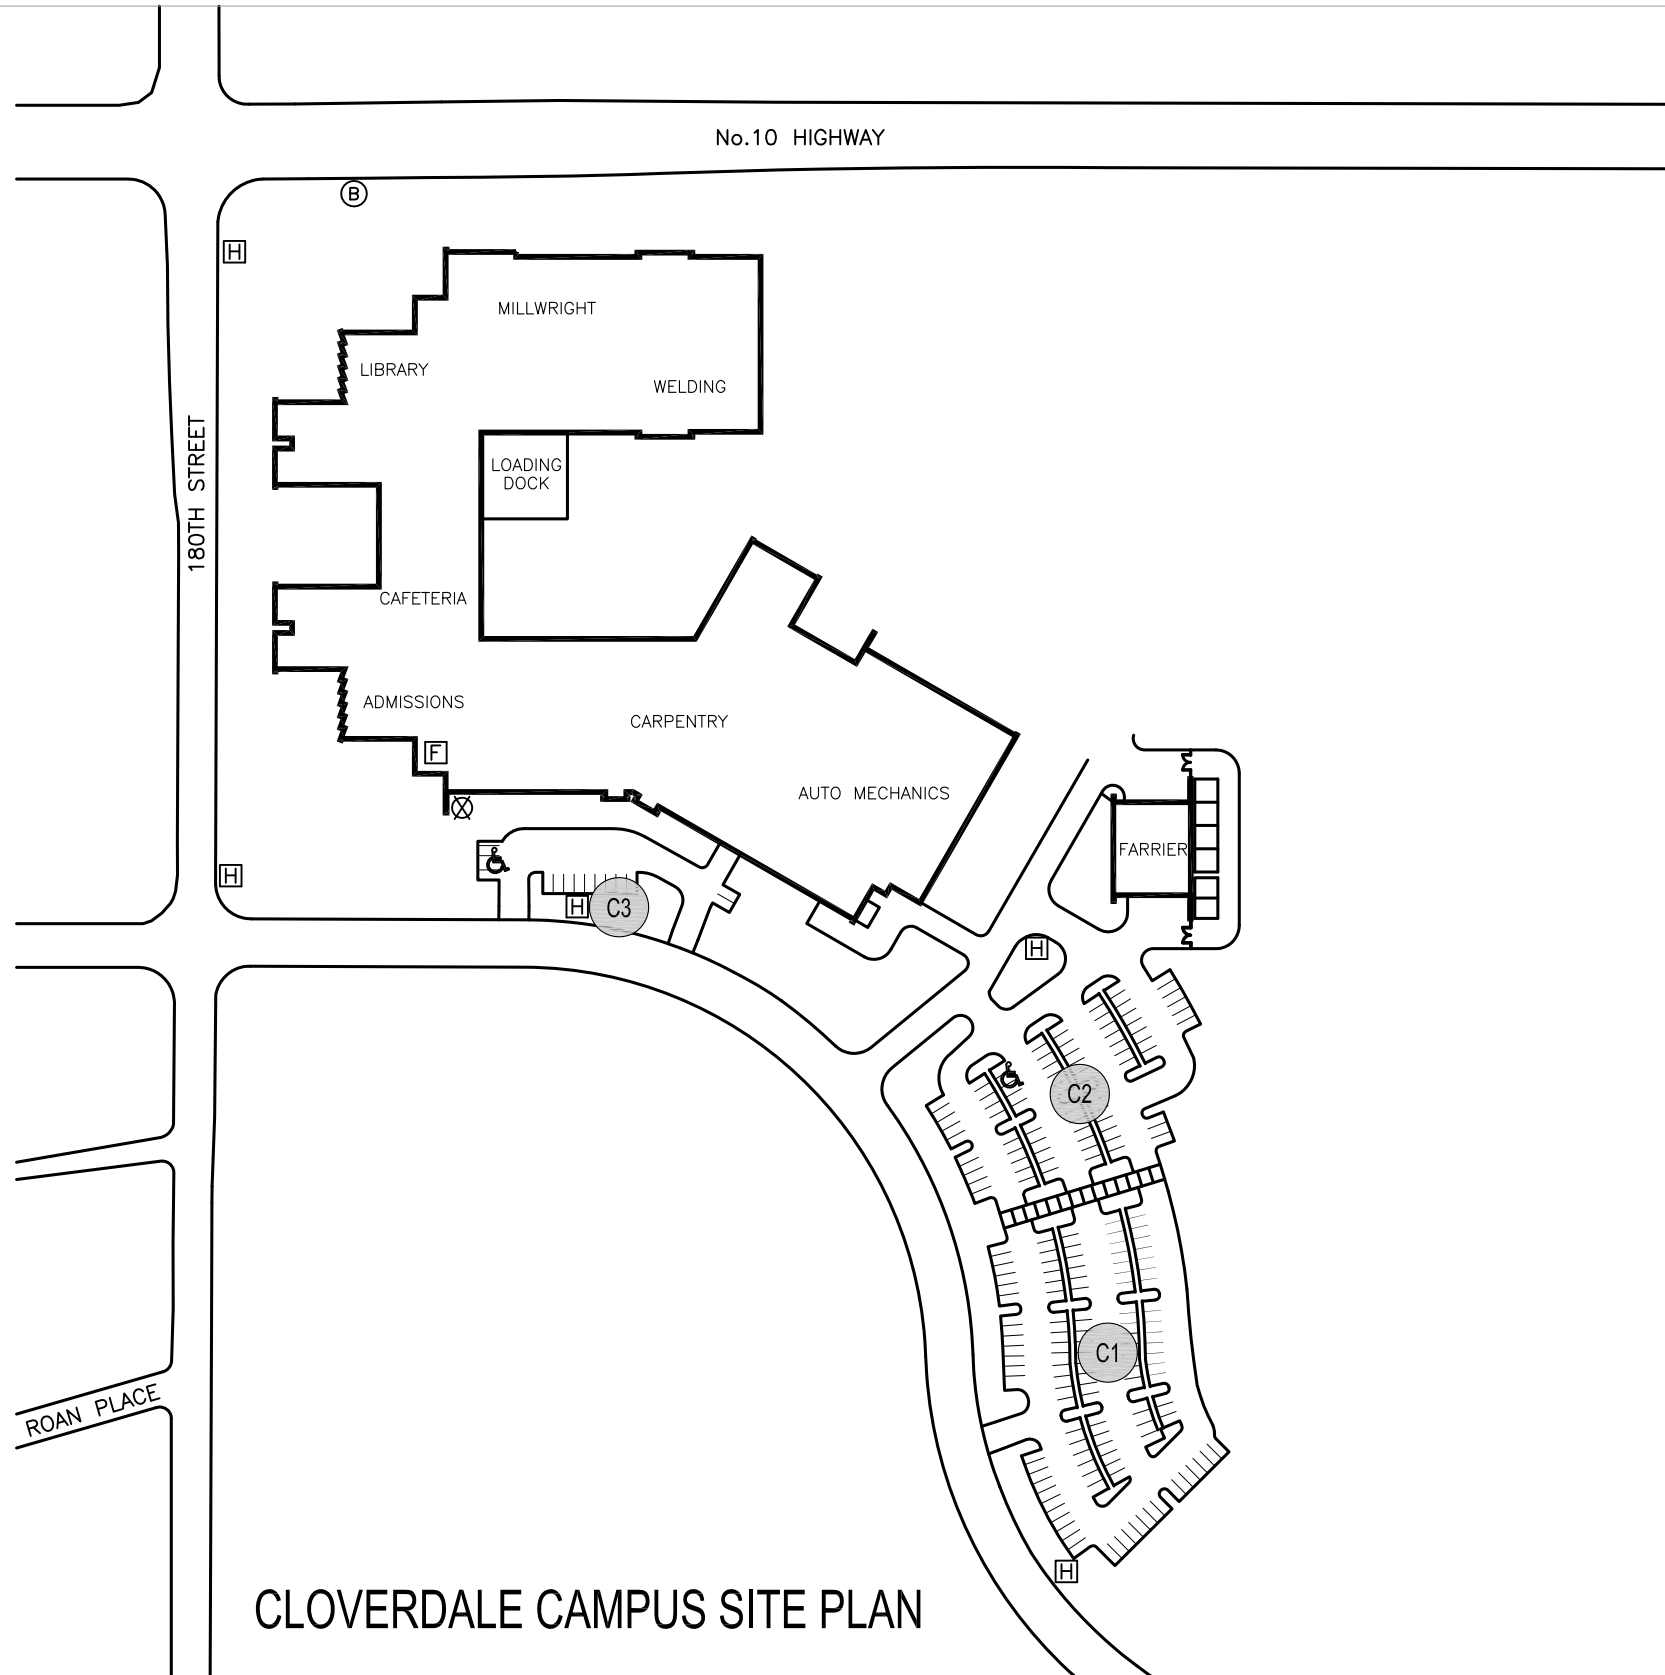

FACILITIES

KWANTLEN POLYTECHNIC UNIVERSITY

CLOVERDALE CAMPUS SITE PLAN

CAMPUS ADDRESS:
5500-180th STREET
SURREY, B.C.
V3S 6R1

SECURITY PHONE:
(604) 599-6076

TOTAL AREAS
SITE AREA
57,222 M²

BUILDING AREA (NET)

PARKING
REGULAR STALLS - 256
DISABLED STALLS - 6
MOTORCYCLE STALLS - 5

- SYMBOL KEY**
- ⊗ FIRE SIAMESE
 - ♿ HANDICAP PARKING
 - ⌚ FIRE PANEL
 - ⊠ FIRE HYDRANT
 - Ⓚ BUS STOP
 - C1-3 PARKING ZONES

DRAWING TITLE
CLOVERDALE CAMPUS SITE PLAN
CAMPUS LOCATION
CLOVERDALE
SCALE
NTS

DRAWING NUMBER
DWG#-1
DATE
JANUARY 30, 2012
DRAWN BY
ML