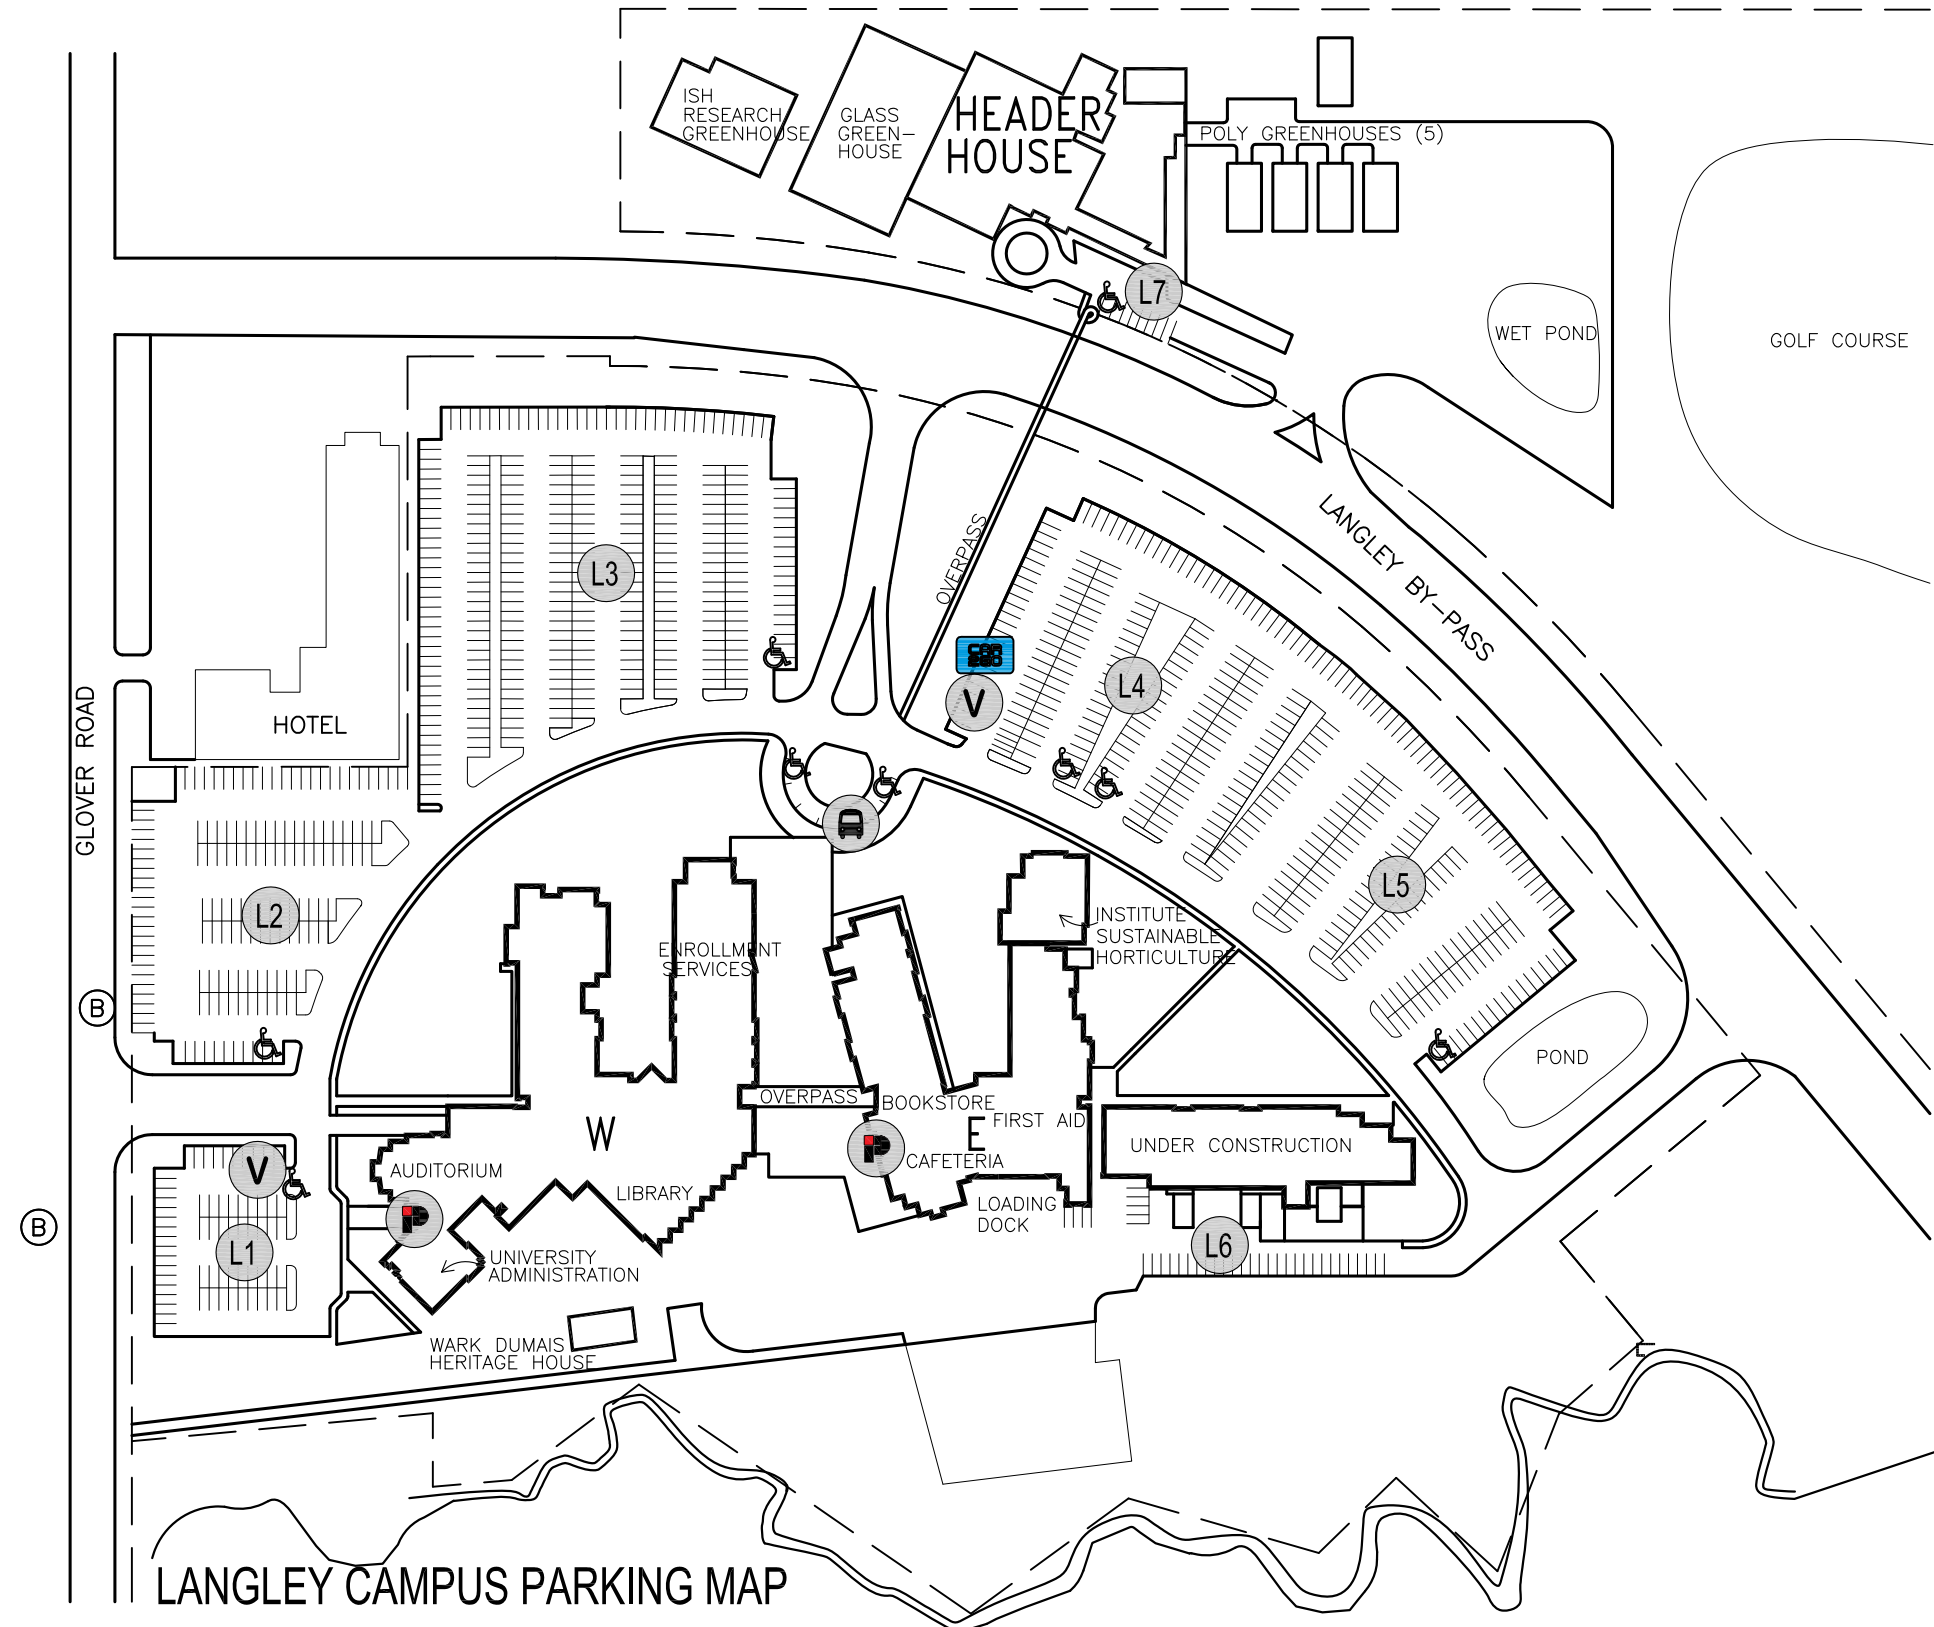

FACILITIES

KWANTLEN POLYTECHNIC UNIVERSITY

LEGEND

- L1-7 PARKING ZONES
- VISITOR PARKING
- PAY STATIONS
- SHUTTLE STOP
- CAR SHARE PARKING
- BUS STOP

LANGLEY CAMPUS PARKING MAP

DRAWING TITLE
LANGLEY CAMPUS PARKING MAP
CAMPUS LOCATION
LANGLEY
SCALE
NTS

DRAWING NUMBER
DWG# - 1
DATE
JANUARY 30, 2012
DRAWN BY
ML